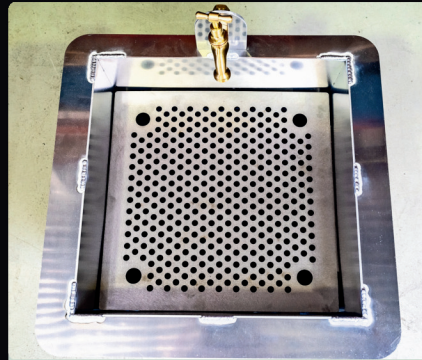

ARI WASH OUT BIN

**EASY EQUIPMENT CLEANING
FOR PLASTERERS, PAINTERS
AND TILERS**

A cost effective & easy to use solution to wash off equipment and prevent unwanted waste & sediment entering drains.

Portable wash solutions

- Cleaning and washing equipment on site is easy with the ARI Wash Out Bin.
- The ARI wash out bins can be directly plumbed in directly or used as a portable solution for any sized construction site.

Prevent waste entering drains

- Water is filtered through the cutting edge ARI material filtering to 63 microns.
- This prevents harmful waste and sediment entering drainage systems and DWV pipes, causing blockages and costly repairs.

Easy to install & maintain

- The ARI Wash Out Bin is low maintenance and easy to clean and empty.
- When the filter inserts are full, they can be cleaned and reused or replaced depending on use.

For more information